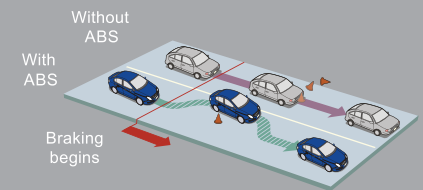

Front Dual SRS Airbags

ABS (Anti-Lock Braking System)