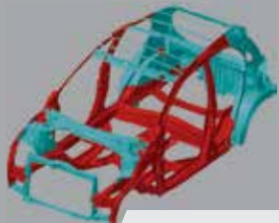

ACE™ Body Structure